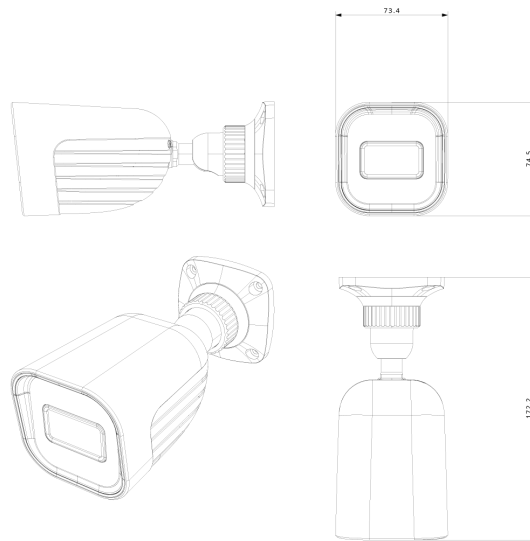

DIMENSIONS