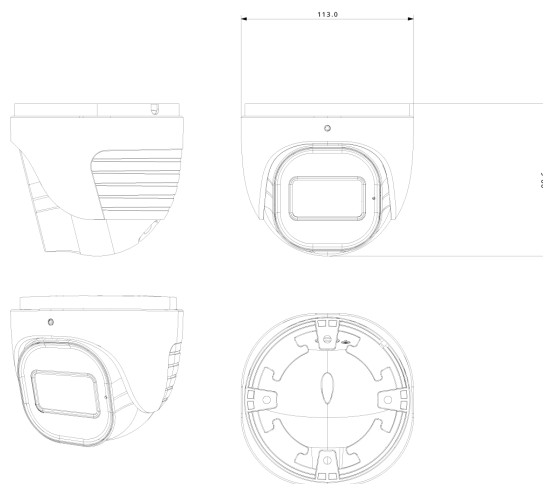

<b>Lens</b>	
<b>Lens (Field of View)</b>	2.8-12mm MVF with Auto Focus (103°-32°)
<b>Iris</b>	DC Iris
<b>Lens Mount</b>	Ø14 Mount

<b>Network</b>	
<b>User Access</b>	Supports simultaneous monitoring of up to 10 users with multi-stream real-time transmission
<b>Network Protocol</b>	IPv4, IPv6, TCP, UDP, DHCP, NTP, DDNS, 802.1X, RTSP, Multicast, UPnP, Email, FTP, HTTPS, QoS, P2P
<b>Remote Monitoring</b>	IE Browsing (Plug-In required), Chrome/Edge/Safari/Firefox plug-in free browsing, Ossia VMS Software, Provision Cam2 Mobile App
<b>Ethernet</b>	100Mbps
<b>ONVIF</b>	Profile T/S/G

## DIMENSIONS